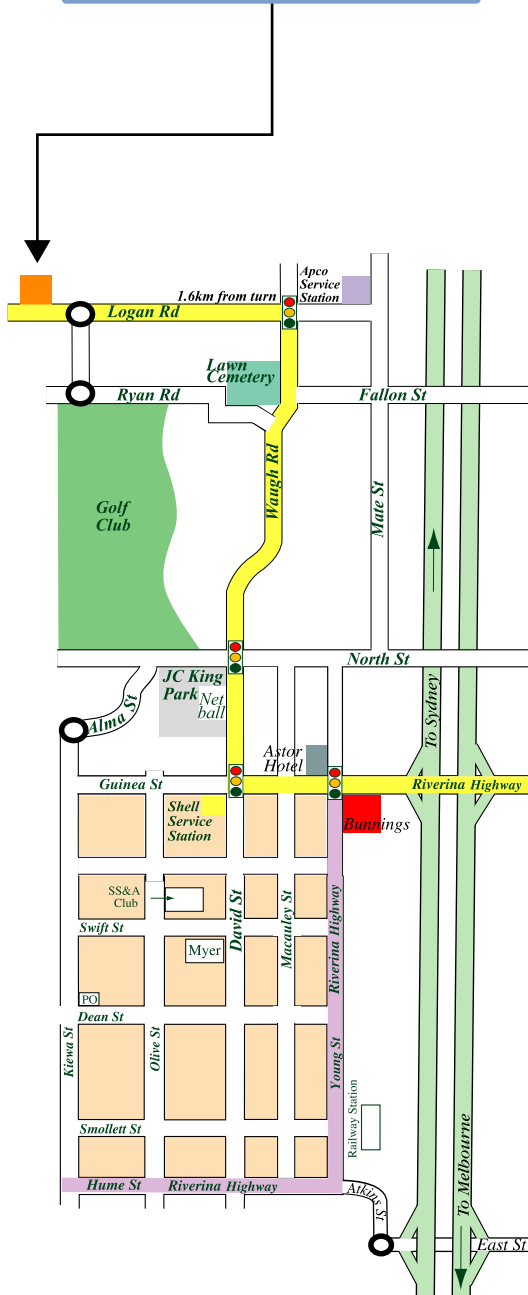

736 Logan Road
 Albury NSW 2640
 Telephone **02 6025 8233**

How to get here

1. Entering Albury via the Hume Freeway, exit at Borella Road (Riverina Highway). If driving North turn left at the top of the exit ramp (or turn right if driving South).
2. Continue west across the old Hume Highway (Young Street) to the next traffic lights and turn right onto David Street.
3. Continue along David Street to the second traffic lights (just past the Pioneer Cemetery) and turn left into Logan Road and continue 1.6 kilometres

Southbound

Northbound